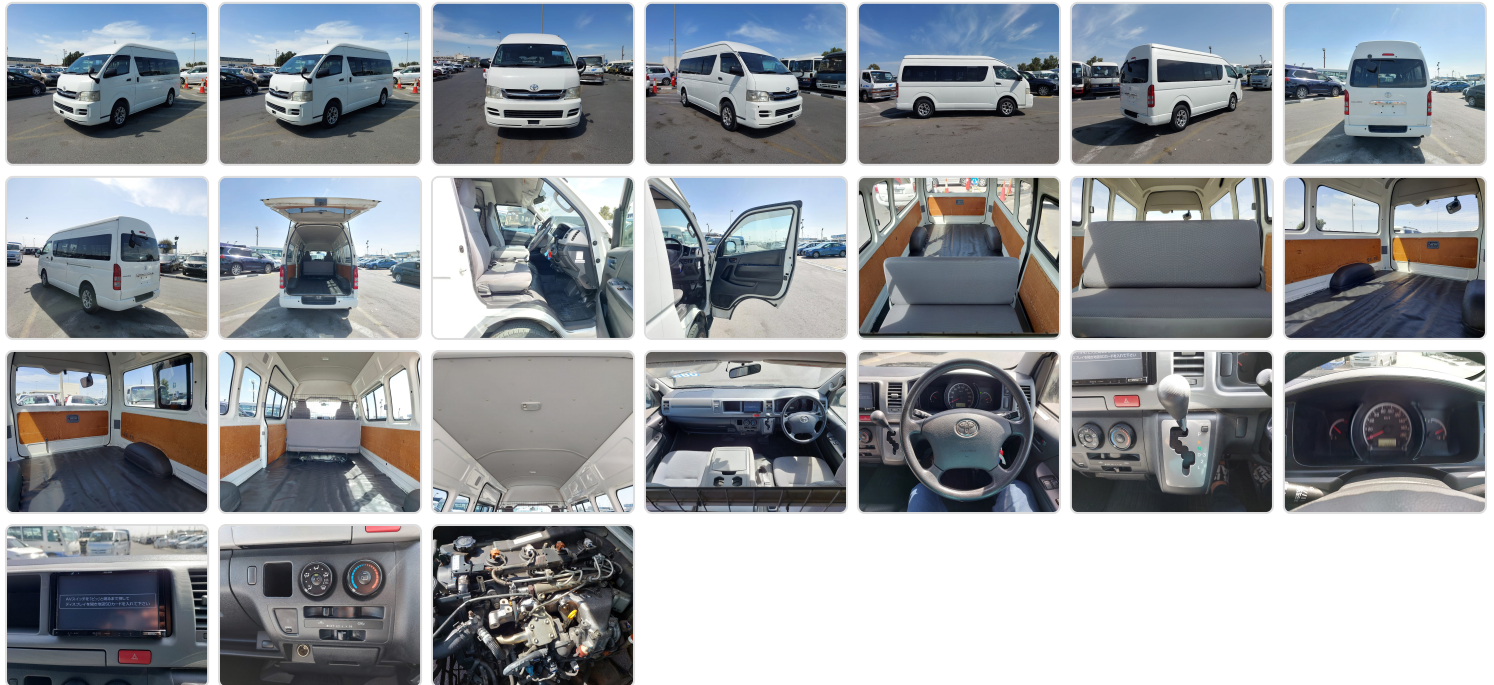

**TOYOTA HIACE VAN**  
Stock ID 021014

**Registration Year: 2010**  
**Manufacture Year: 2010**

## Vehicle Specifications

<b>Model:</b>		<b>Chassis No:</b>	KDH221-0006521	<b>Grade:</b>		<b>Fuel:</b>	Diesel
<b>Engine:</b>	1KD	<b>Drive Train:</b>	2WD	<b>Dimensions:</b>	24 M <sup>3</sup>	<b>Shape:</b>	VAN
<b>Engine No:</b>	2023	<b>Transmission:</b>	AT	<b>Mileage:</b>	268366	<b>Capacity:</b>	3000cc
<b>Ext. Color:</b>		<b>Weight (kg):</b>		<b>Seats:</b>	5	<b>Color:</b>	
<b>Certification:</b>		<b>Classification:</b>		<b>Exterior:</b>	WHITE	<b>Interior:</b>	GRAY

## Vehicle images