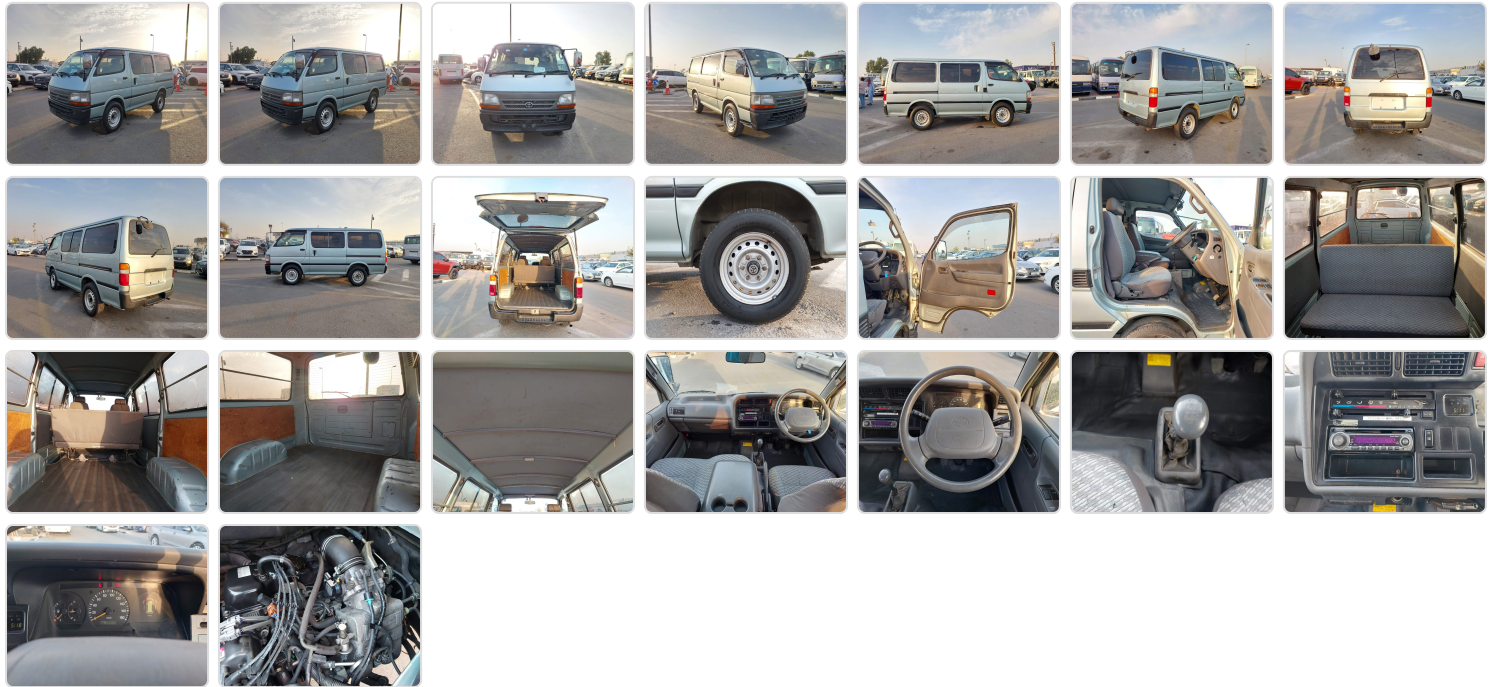

TOYOTA HIACE VAN  
Stock ID 891494

Registration Year: 2001  
Manufacture Year: 2001

## Vehicle Specifications

Model:		Chassis No:	RZH102-6004631	Grade:		Fuel:	Petrol
Engine:	1RZ	Drive Train:	2WD	Dimensions:	16 M <sup>3</sup>	Shape:	VAN
Engine No:	2023	Transmission:	MT	Mileage:	280686	Capacity:	2000cc
Ext. Color:		Weight (kg):		Seats:	6	Color:	
Certification:		Classification:		Exterior:	GREEN	Interior:	GRAY

## Vehicle images